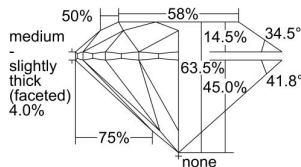

GIA®

FACSIMILE

GIA REPORT 6435384231

Verify this report at GIA.edu

GIA NATURAL DIAMOND DOSSIER®

May 12, 2022
GIA Report Number **6435384231**
Shape and Cutting Style ..... **Round Brilliant**
Measurements ..... **4.85 - 4.88 x 3.09 mm**

GRADING RESULTS

Carat Weight ..... **0.45 carat**
Color Grade ..... **F**
Clarity Grade **VVS1**
Cut Grade ..... **Excellent**

ADDITIONAL GRADING INFORMATION

Polish ..... **Excellent**
Symmetry ..... **Excellent**
Fluorescence ..... **Faint**
Clarity Characteristics..... **Pinpoint, Internal Graining, Feather**
Inscription(s): **GIA 6435384231**

PROPORTIONS

Profile to actual proportions

GRADING SCALES

GIA COLOR SCALE

COLOREDNESS	D
	E
	F
	G
	H
	I
	J
NEAR COLORLESS	K
	L
FAINT	M
	N
	O
	P
VERY LIGHT	Q
	R
	S
	T
	U
	V
LIGHT	W
	X
	Y
	Z

GIA CLARITY SCALE

VERY VERY SLIGHTLY INCLUDED	FLAWLESS
	INTERNALLY FLAWLESS
VERY SLIGHTLY INCLUDED	VVS₁
	VVS₂
SLIGHTLY INCLUDED	VS₁
	VS₂
INCLUDED	SI₁
	SI₂
	I₁
	I₂
	I₃

GIA CUT SCALE

EXCELLENT
VERY GOOD
GOOD
FAIR
POOR