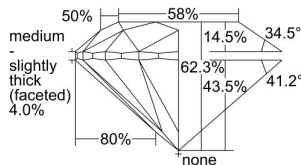

GIA®

FACSIMILE

GIA REPORT 6435399571

Verify this report at GIA.edu

GIA NATURAL DIAMOND DOSSIER®

June 08, 2022
GIA Report Number **6435399571**
Shape and Cutting Style ..... **Round Brilliant**
Measurements ..... **4.27 - 4.29 x 2.67 mm**

GRADING RESULTS

Carat Weight ..... **0.30 carat**
Color Grade ..... **H**
Clarity Grade **VS1**
Cut Grade ..... **Excellent**

ADDITIONAL GRADING INFORMATION

Polish ..... **Excellent**
Symmetry ..... **Excellent**
Fluorescence ..... **Faint**
Clarity Characteristics ..... **Crystal**
Inscription(s): **GIA 6435399571**

PROPORTIONS

Profile to actual proportions

GRADING SCALES

GIA COLOR SCALE	GIA CLARITY SCALE	GIA CUT SCALE	
D	FLAWLESS	EXCELLENT	
E	INTERNALLY FLAWLESS		
F		VVS₁	VERY GOOD
G	VVS₂		
H	VS₁	GOOD	
I	VS₂		
J	SI₁	FAIR	
K	SI₂		
L	I₁	POOR	
M	I₂		
N	I₃		
O			
P			
Q			
R			
S			
T			
U			
V			
W			
X			
Y			
Z