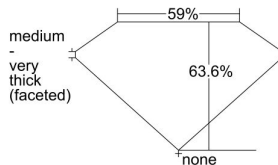

GIA®

FACSIMILE

GIA REPORT 6435413060

Verify this report at GIA.edu

GIA NATURAL DIAMOND DOSSIER®

May 17, 2022
GIA Report Number **6435413060**
Shape and Cutting Style ..... **Pear Brilliant**
Measurements ..... **7.30 x 4.92 x 3.13 mm**

GRADING RESULTS

Carat Weight ..... **0.70 carat**
Color Grade ..... **H**
Clarity Grade **VS2**

ADDITIONAL GRADING INFORMATION

Polish ..... **Excellent**
Symmetry ..... **Very Good**
Fluorescence ..... **Medium Blue**
Clarity Characteristics ..... **Crystal, Cloud**
Inscription(s): **GIA 6435413060**

PROPORTIONS

Profile not to actual proportions

GRADING SCALES

GIA COLOR SCALE		GIA CLARITY SCALE			
COLORLESS	D	VERY VERY SLIGHTLY INCLUDED	FLAWLESS		
	E		INTERNALLY FLAWLESS		
	F		VVS₁		
	G		VVS₂		
	NEAR COLORLESS	H	VERY SLIGHTLY INCLUDED	VS₁	
		I		VS₂	
		FAINT	J	SLIGHTLY INCLUDED	SI₁
			K		SI₂
	L		I₁		
	M		I₂		
N	I₃				
O					
VERT LIGHT	P	INCLUDED			
	Q				
	R				
	S				
	T				
	U				
	V				
LIGHT	W				
	X				
	Y				
	Z