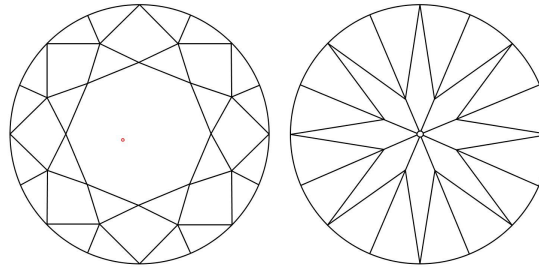

Carat Weight ..... 1.03 carat  
 Color Grade ..... I  
 Clarity Grade ..... SI2  
 Cut Grade ..... Excellent

**ADDITIONAL GRADING INFORMATION**

Polish ..... Excellent  
 Symmetry ..... Excellent  
 Fluorescence ..... None  
 Inscription(s): GIA 6435443395

**Comments:** Clarity grade is based on clouds that are not shown.

**PROPORTIONS**

Profile to actual proportions

**CLARITY CHARACTERISTICS**

**KEY TO SYMBOLS\***

- Crystal

**GRADING SCALES**

GIA COLOR SCALE	GIA CLARITY SCALE	GIA CUT SCALE	
D E F	FLAWLESS	EXCELLENT	
	G H I J		INTERNALLY FLAWLESS
			VVS <sub>1</sub>
K L M	VVS <sub>2</sub>	VERY GOOD	
	VS <sub>1</sub>		
N O P	VS <sub>2</sub>	GOOD	
	SI <sub>1</sub>		
	SI <sub>2</sub>		
Q R S T U V W X Y Z	I <sub>1</sub>	FAIR	
	I <sub>2</sub>		
	I <sub>3</sub>		
		POOR	