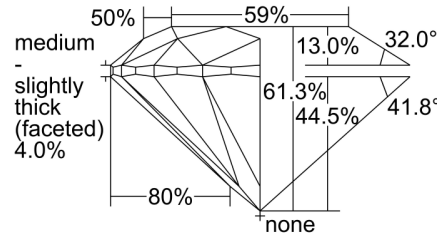

**GIA NATURAL DIAMOND GRADING REPORT**

May 23, 2022  
 GIA Report Number ..... 6435443395  
 Shape and Cutting Style ..... Round Brilliant  
 Measurements ..... 6.50 - 6.53 x 3.99 mm

**GRADING RESULTS**

Carat Weight ..... 1.03 carat  
 Color Grade ..... I  
 Clarity Grade ..... SI2  
 Cut Grade ..... Excellent

**ADDITIONAL GRADING INFORMATION**

Polish ..... Excellent  
 Symmetry ..... Excellent  
 Fluorescence ..... None  
 Inscription(s): GIA 6435443395

**Comments:** Clarity grade is based on clouds that are not shown.

**PROPORTIONS**

Profile to actual proportions

**CLARITY CHARACTERISTICS**

**KEY TO SYMBOLS\***

- Crystal

**GRADING SCALES**

GIA COLOR SCALE	GIA CLARITY SCALE	GIA CUT SCALE	
D E F	FLAWLESS	EXCELLENT	
	G H I J		INTERNALLY FLAWLESS
			VVS <sub>1</sub>
K L M	VVS <sub>2</sub>	VERY GOOD	
	VS <sub>1</sub>		
N O P	VS <sub>2</sub>	GOOD	
	SI <sub>1</sub>		
	SI <sub>2</sub>		
Q R S T U V W X Y Z	I <sub>1</sub>	FAIR	
	I <sub>2</sub>		
	I <sub>3</sub>		
		POOR	