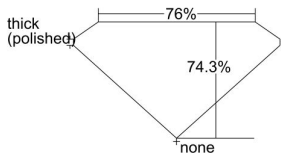

GIA®

FACSIMILE

GIA REPORT 6435500342

Verify this report at GIA.edu

GIA NATURAL DIAMOND DOSSIER®

May 24, 2022
GIA Report Number 6435500342
Shape and Cutting Style ..... Square Modified Brilliant
Measurements ..... 5.23 x 5.00 x 3.72 mm

GRADING RESULTS

Carat Weight ..... 0.82 carat
Color Grade L
Clarity Grade VS2

ADDITIONAL GRADING INFORMATION

Polish ..... Very Good
Symmetry ..... Very Good
Fluorescence ..... None
Clarity Characteristics ..... Crystal, Cloud, Feather
Inscription(s): GIA 6435500342

PROPORTIONS

Profile not to actual proportions

GRADING SCALES

GIA COLOR SCALE		GIA CLARITY SCALE			
COLORLESS	D	VERY VERY SLIGHTLY INCLUDED	FLAWLESS		
	E		INTERNALLY FLAWLESS		
	F	VERY SLIGHTLY INCLUDED	VVS₁		
	G		VVS₂		
	H		VS₁		
	NEAR COLORLESS	I	SLIGHTLY INCLUDED	VS₂	
		J		SI₁	
		FAINT	K	INCLUDED	SI₂
			L		I₁
			M		I₂
VERY LIGHT	N	LIGHT	I₃		
	O				
	P				
	Q				
	R