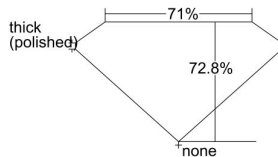

GIA®

FACSIMILE

GIA REPORT 6435507740

Verify this report at GIA.edu

GIA NATURAL DIAMOND DOSSIER®

June 02, 2022
GIA Report Number **6435507740**
Shape and Cutting Style ..... **Square Modified Brilliant**
Measurements ..... **4.87 x 4.83 x 3.52 mm**

GRADING RESULTS

Carat Weight ..... **0.71 carat**
Color Grade ..... **H**
Clarity Grade **VS1**

ADDITIONAL GRADING INFORMATION

Polish ..... **Excellent**
Symmetry ..... **Very Good**
Fluorescence ..... **None**
Clarity Characteristics..... **Cloud**
Inscription(s): **GIA 6435507740**

PROPORTIONS

Profile not to actual proportions

GRADING SCALES

GIA COLOR SCALE		GIA CLARITY SCALE			
COLORLESS	D	VERY VERY SLIGHTLY INCLUDED	FLAWLESS		
	E		INTERNALLY FLAWLESS		
	F	VERY SLIGHTLY INCLUDED	VS₁		
	G		VS₂		
	H		VS₁		
	NEAR COLORLESS	I	SLIGHTLY INCLUDED	SI₁	
		J		SI₂	
		FAINT	K	INCLUDED	I₁
			L		I₂
			M		I₃
VERT LIGHT	N				
	O				
	P				
	Q				
	R				
	S				
	T				
LIGHT	U				
	V				
	W				
	X				
Y					
Z