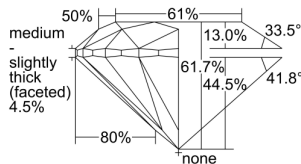

GIA®

FACSIMILE

GIA REPORT 6435521398

Verify this report at GIA.edu

GIA NATURAL DIAMOND DOSSIER®

May 25, 2022
GIA Report Number 6435521398
Shape and Cutting Style ..... Round Brilliant
Measurements ..... 3.64 - 3.65 x 2.25 mm

GRADING RESULTS

Carat Weight ..... 0.18 carat
Color Grade ..... E
Clarity Grade VS2
Cut Grade ..... Excellent

ADDITIONAL GRADING INFORMATION

Polish ..... Excellent
Symmetry ..... Excellent
Fluorescence ..... None
Clarity Characteristics ..... Crystal
Inscription(s): GIA 6435521398

PROPORTIONS

Profile to actual proportions

GRADING SCALES

GIA COLOR SCALE	GIA CLARITY SCALE	GIA CUT SCALE	
D	FLAWLESS	EXCELLENT	
E	INTERNALLY FLAWLESS		
F		VVS₁	VERY GOOD
G	VVS₂		
H	VS₁	GOOD	
I	VS₂		
J	SI₁	FAIR	
K	SI₂		
L	I₁	POOR	
M	I₂		
N	I₃		
O			
P			
Q			
R			
S			
T			
U			
V			
W			
X			
Y			
Z