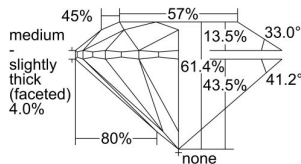

GIA®

FACSIMILE

GIA REPORT 6435539483

Verify this report at GIA.edu

GIA NATURAL DIAMOND DOSSIER®

May 26, 2022
GIA Report Number **6435539483**
Shape and Cutting Style ..... **Round Brilliant**
Measurements ..... **3.70 - 3.73 x 2.28 mm**

GRADING RESULTS

Carat Weight ..... **0.19 carat**
Color Grade ..... **G**
Clarity Grade **VS2**
Cut Grade ..... **Excellent**

ADDITIONAL GRADING INFORMATION

Polish ..... **Excellent**
Symmetry ..... **Excellent**
Fluorescence ..... **Faint**
Clarity Characteristics ..... **Feather**
Inscription(s): **GIA 6435539483**

PROPORTIONS

Profile to actual proportions

GRADING SCALES

GIA COLOR SCALE	GIA CLARITY SCALE	GIA CUT SCALE	
D	FLAWLESS	EXCELLENT	
E	INTERNALLY FLAWLESS		
F		VVS₁	VERY GOOD
G	VVS₂		
H	VS₁	GOOD	
I	VS₂		
J	SI₁	FAIR	
K	SI₂		
L	I₁	POOR	
M	I₂		
N	I₃		
O			
P			
Q			
R			
S			
T			
U			
V			
W			
X			
Y			
Z