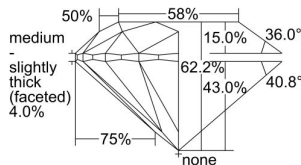

GIA®

FACSIMILE

GIA REPORT 6435558605

Verify this report at GIA.edu

GIA NATURAL DIAMOND DOSSIER®

May 30, 2022
GIA Report Number **6435558605**
Shape and Cutting Style ..... **Round Brilliant**
Measurements ..... **4.33 - 4.35 x 2.70 mm**

GRADING RESULTS

Carat Weight ..... **0.31 carat**
Color Grade ..... **E**
Clarity Grade **VS2**
Cut Grade ..... **Excellent**

ADDITIONAL GRADING INFORMATION

Polish ..... **Excellent**
Symmetry ..... **Excellent**
Fluorescence ..... **None**
Clarity Characteristics..... **Crystal, Cloud**
Inscription(s): **GIA 6435558605**

PROPORTIONS

Profile to actual proportions

GRADING SCALES

GIA COLOR SCALE

COLORESS	D
	E
	F
	G
	H
	I
	J
NEAR COLORESS	K
	L
Faint	M
	N
	O
	P
	Q
	R
	S
	T
	U
	V
	W
	X
	Y
Light	Z

GIA CLARITY SCALE

VERY VERY SLIGHTLY INCLUDED	FLAWLESS
	INTERNALLY FLAWLESS
VERY SLIGHTLY INCLUDED	VVS₁
	VVS₂
SLIGHTLY INCLUDED	VS₁
	VS₂
INCLUDED	SI₁
	SI₂
	I₁
	I₂
	I₃

GIA CUT SCALE

EXCELLENT
VERY GOOD
GOOD
FAIR
POOR