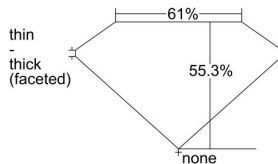

GIA®

FACSIMILE

GIA REPORT 6435578425

Verify this report at GIA.edu

GIA NATURAL DIAMOND DOSSIER®

June 09, 2022
GIA Report Number **6435578425**
Shape and Cutting Style ..... **Heart Brilliant**
Measurements ..... **4.96 x 5.47 x 3.02 mm**

GRADING RESULTS

Carat Weight ..... **0.48 carat**
Color Grade ..... **H**
Clarity Grade **VVS2**

ADDITIONAL GRADING INFORMATION

Polish ..... **Excellent**
Symmetry ..... **Very Good**
Fluorescence ..... **None**
Clarity Characteristics..... **Pinpoint, Feather, Indented Natural**
Inscription(s): **GIA 6435578425**

PROPORTIONS

Profile not to actual proportions

GRADING SCALES

GIA COLOR SCALE		GIA CLARITY SCALE			
COLORLESS	D	VERY VERY SLIGHTLY INCLUDED	FLAWLESS		
	E		INTERNALLY FLAWLESS		
	F	VERY SLIGHTLY INCLUDED	VVS₁		
	G		VVS₂		
	H		VS₁		
	NEAR COLORLESS	I	SLIGHTLY INCLUDED	VS₂	
		J		SI₁	
		FAINT	K	INCLUDED	SI₂
			L		I₁
			M		I₂
VERT LIGHT	N	LIGHT	I₃		
	O				
	P				
	Q				
	R