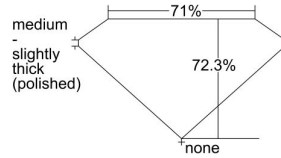

GIA®

FACSIMILE

GIA REPORT 6435622563

Verify this report at GIA.edu

GIA NATURAL DIAMOND DOSSIER®

June 24, 2022
GIA Report Number **6435622563**
Shape and Cutting Style ..... **Square Modified Brilliant**
Measurements ..... **4.44 x 4.42 x 3.20 mm**

GRADING RESULTS

Carat Weight ..... **0.51 carat**
Color Grade ..... **E**
Clarity Grade **VS1**

ADDITIONAL GRADING INFORMATION

Polish ..... **Excellent**
Symmetry ..... **Excellent**
Fluorescence ..... **None**
Clarity Characteristics ..... **Feather**
Inscription(s): **GIA 6435622563**

PROPORTIONS

Profile not to actual proportions

GRADING SCALES

GIA COLOR SCALE		GIA CLARITY SCALE			
COLORLESS	D	VERY VERY SLIGHTLY INCLUDED	FLAWLESS		
	E		INTERNALLY FLAWLESS		
	F	VERY SLIGHTLY INCLUDED	VVS₁		
	G		VVS₂		
	H		VS₁		
	NEAR COLORLESS	I	SLIGHTLY INCLUDED	VS₂	
		J		SI₁	
		FAINT	K	INCLUDED	SI₂
			L		I₁
			M		I₂
VERT LIGHT	N	LIGHT	I₃		
	O				
	P				
	Q				
	R