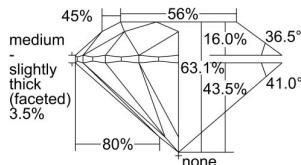

GIA®

FACSIMILE

GIA REPORT 6435653294

Verify this report at GIA.edu

GIA NATURAL DIAMOND DOSSIER®

June 09, 2022
GIA Report Number **6435653294**
Shape and Cutting Style ..... **Round Brilliant**
Measurements ..... **5.89 - 5.92 x 3.73 mm**

GRADING RESULTS

Carat Weight ..... **0.80 carat**
Color Grade ..... **K**
Clarity Grade **VS2**
Cut Grade ..... **Excellent**

ADDITIONAL GRADING INFORMATION

Polish ..... **Excellent**
Symmetry ..... **Excellent**
Fluorescence ..... **Medium Blue**
Clarity Characteristics..... **Feather, Crystal**
Inscription(s): **GIA 6435653294**

PROPORTIONS

Profile to actual proportions

GRADING SCALES

GIA COLOR SCALE

COLORLESS	D
	E
	F
	G
	H
	I
	J
NEAR COLORLESS	K
	L
Faint	M
	N
	O
	P
	Q
	R
	S
	T
	U
	V
	W
	X
	Y
Light	Z

GIA CLARITY SCALE

FLAWLESS	VERY VERY SLIGHTLY INCLUDED	VS₁	VS₂	VS₁	VS₂	SL₁	SL₂	I₁	I₂	I₃		
											FLAWLESS	INTERNALLY FLAWLESS

GIA CUT SCALE

EXCELLENT
VERY GOOD
GOOD
FAIR
POOR