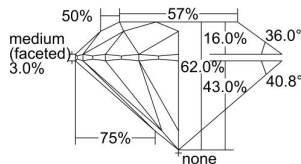

GIA®

FACSIMILE

GIA REPORT

6435663184

Verify this report at GIA.edu

GIA NATURAL DIAMOND DOSSIER®

June 08, 2022
GIA Report Number **6435663184**
Shape and Cutting Style ..... **Round Brilliant**
Measurements ..... **4.39 - 4.42 x 2.73 mm**

GRADING RESULTS

Carat Weight ..... **0.32 carat**
Color Grade ..... **J**
Clarity Grade **VS1**
Cut Grade ..... **Excellent**

ADDITIONAL GRADING INFORMATION

Polish ..... **Excellent**
Symmetry ..... **Excellent**
Fluorescence ..... **None**
Clarity Characteristics..... **Crystal, Cloud, Pinpoint, Needle**
Inscription(s): **GIA 6435663184**

PROPORTIONS

Profile to actual proportions

GRADING SCALES

GIA COLOR SCALE

COLORED	D
	E
	F
	G
	H
	I
	J
	K
	L
NEAR COLORLESS	M
	N
	O
	P
	Q
	R
	S
	T
	U
	V
	W
	X
	Y
	Z

GIA CLARITY SCALE

FLAWLESS	VERY VERY SLIGHTLY INCLUDED	VVS₁	VVS₂	VS₁	VS₂	SI₁	SI₂	I₁	I₂	I₃	
											VERY SLIGHTLY INCLUDED
INTERNALLY FLAWLESS											

GIA CUT SCALE

EXCELLENT
VERY GOOD
GOOD
FAIR
POOR