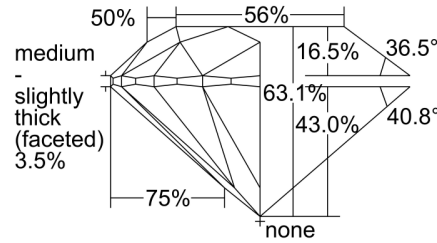

GIA NATURAL DIAMOND GRADING REPORT

June 16, 2022
 GIA Report Number 6435697252
 Shape and Cutting Style Round Brilliant
 Measurements 6.28 - 6.37 x 3.99 mm

GRADING RESULTS

Carat Weight 1.00 carat
 Color Grade I
 Clarity Grade VVS1
 Cut Grade Excellent

ADDITIONAL GRADING INFORMATION

Polish Excellent
 Symmetry Very Good
 Fluorescence None
 Inscription(s): GIA 6435697252

PROPORTIONS

Profile to actual proportions

CLARITY CHARACTERISTICS

KEY TO SYMBOLS*

- Indented Natural
- Feather

* Red symbols denote internal characteristics (inclusions). Green or black symbols denote external characteristics (blemishes). Diagram is an approximate representation of the diamond, and symbols shown indicate type, position, and approximate size of clarity characteristics. All clarity characteristics may not be shown. Details of finish are not shown.