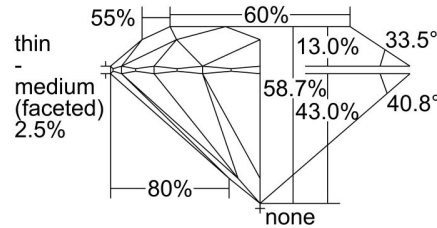

GIA NATURAL DIAMOND GRADING REPORT

June 21, 2022  
 GIA Report Number ..... 6435712724  
 Shape and Cutting Style ..... Round Brilliant  
 Measurements ..... 7.92 - 7.94 x 4.66 mm

GRADING RESULTS

Carat Weight ..... 1.77 carat  
 Color Grade ..... E  
 Clarity Grade ..... VS1  
 Cut Grade ..... Excellent

ADDITIONAL GRADING INFORMATION

Polish ..... Excellent  
 Symmetry ..... Excellent  
 Fluorescence ..... None  
 Inscription(s): GIA 6435712724

PROPORTIONS

Profile to actual proportions

CLARITY CHARACTERISTICS

KEY TO SYMBOLS\*

- Crystal
- ~ Feather

\* Red symbols denote internal characteristics (inclusions). Green or black symbols denote external characteristics (blemishes). Diagram is an approximate representation of the diamond, and symbols shown indicate type, position, and approximate size of clarity characteristics. All clarity characteristics may not be shown. Details of finish are not shown.