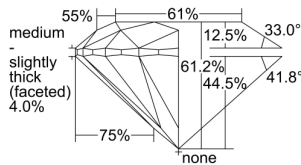

GIA®

FACSIMILE

GIA REPORT 6435735747

Verify this report at GIA.edu

GIA NATURAL DIAMOND DOSSIER®

June 17, 2022
GIA Report Number **6435735747**
Shape and Cutting Style ..... **Round Brilliant**
Measurements ..... **4.36 - 4.38 x 2.68 mm**

GRADING RESULTS

Carat Weight ..... **0.31 carat**
Color Grade ..... **F**
Clarity Grade **VS2**
Cut Grade ..... **Excellent**

ADDITIONAL GRADING INFORMATION

Polish ..... **Excellent**
Symmetry ..... **Excellent**
Fluorescence ..... **None**
Clarity Characteristics..... **Cloud, Indented Natural, Knot**
Inscription(s): **GIA 6435735747**

PROPORTIONS

Profile to actual proportions

GRADING SCALES

GIA COLOR SCALE	GIA CLARITY SCALE	GIA CUT SCALE	
D	FLAWLESS	EXCELLENT	
E	INTERNALLY FLAWLESS		
F		VVS₁	VERY GOOD
G	VVS₂		
H	VS₁	GOOD	
I	VS₂		
J	SI₁	FAIR	
K	SI₂		
L	I₁	POOR	
M	I₂		
N	I₃		
O			
P			
Q			
R			
S			
T			
U			
V			
W			
X			
Y			
Z