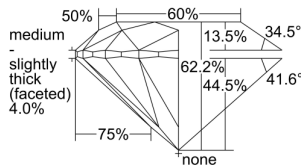

GIA®

FACSIMILE

GIA REPORT 6435743584

Verify this report at GIA.edu

GIA NATURAL DIAMOND DOSSIER®

June 16, 2022
GIA Report Number **6435743584**
Shape and Cutting Style ..... **Round Brilliant**
Measurements ..... **6.12 - 6.17 x 3.82 mm**

GRADING RESULTS

Carat Weight ..... **0.90 carat**
Color Grade ..... **J**
Clarity Grade **VS1**
Cut Grade ..... **Excellent**

ADDITIONAL GRADING INFORMATION

Polish ..... **Excellent**
Symmetry ..... **Excellent**
Fluorescence ..... **None**
Clarity Characteristics..... **Crystal, Needle, Pinpoint**
Inscription(s): **GIA 6435743584**

PROPORTIONS

Profile to actual proportions

GRADING SCALES

GIA COLOR SCALE	GIA CLARITY SCALE	GIA CUT SCALE	
D	FLAWLESS	EXCELLENT	
E	INTERNALLY FLAWLESS		
F		VVS₁	VERY GOOD
G	VVS₂		
H	VS₁	GOOD	
I	VS₂		
J	SI₁	FAIR	
K	SI₂		
L	I₁	POOR	
M	I₂		
N	I₃		
O			
P			
Q			
R			
S			
T			
U			
V			
W			
X			
Y			
Z