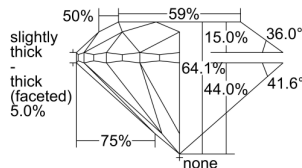

GIA®

FACSIMILE

GIA REPORT 6435751046

Verify this report at GIA.edu

GIA NATURAL DIAMOND DOSSIER®

June 20, 2022
GIA Report Number 6435751046
Shape and Cutting Style ..... Round Brilliant
Measurements ..... 4.95 - 5.00 x 3.19 mm

GRADING RESULTS

Carat Weight ..... 0.50 carat
Color Grade ..... D
Clarity Grade VS1
Cut Grade ..... Very Good

ADDITIONAL GRADING INFORMATION

Polish ..... Excellent
Symmetry ..... Excellent
Fluorescence ..... None
Clarity Characteristics..... Crystal, Pinpoint, Needle, Cloud
Inscription(s): GIA 6435751046

PROPORTIONS

Profile to actual proportions

GRADING SCALES

GIA COLOR SCALE	GIA CLARITY SCALE	GIA CUT SCALE	
D	FLAWLESS	EXCELLENT	
E	INTERNALLY FLAWLESS		
F		VVS₁	VERY GOOD
G	VVS₂		
H	VS₁	GOOD	
I	VS₂		
J	SI₁	FAIR	
K	SI₂		
L	I₁	POOR	
M			
N			
O	I₂		
P			
Q	I₃		
R			
S			
T			
U			
V			
W			
X			
Y			
Z