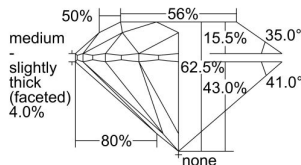

GIA®

FACSIMILE

GIA REPORT 6435755838

Verify this report at GIA.edu

GIA NATURAL DIAMOND DOSSIER®

June 21, 2022
GIA Report Number **6435755838**
Shape and Cutting Style ..... **Round Brilliant**
Measurements ..... **4.03 - 4.06 x 2.53 mm**

GRADING RESULTS

Carat Weight ..... **0.25 carat**
Color Grade ..... **K**
Clarity Grade **VS2**
Cut Grade ..... **Excellent**

ADDITIONAL GRADING INFORMATION

Polish ..... **Excellent**
Symmetry ..... **Excellent**
Fluorescence ..... **Strong Blue**
Clarity Characteristics ..... **Crystal, Cloud**
Inscription(s): **GIA 6435755838**

PROPORTIONS

Profile to actual proportions

GRADING SCALES

GIA COLOR SCALE

COLORESS	D
	E
	F
	G
	H
	I
	J
NEAR COLORESS	K
	L
FAINT	M
	N
	O
	P
VERY LIGHT	Q
	R
	S
	T
	U
	V
	W
	X
	Y
LIGHT	Z

GIA CLARITY SCALE

FLAWLESS	VERY VERY SLIGHTLY INCLUDED	VVS₁	
			VVS₂
INTERNALLY FLAWLESS	VERY SLIGHTLY INCLUDED	VS₁	
		VS₂	
SLIGHTLY INCLUDED	SLIGHTLY INCLUDED	SI₁	
		SI₂	
INCLUDED	INCLUDED	I₁	
		I₂	
		I₃	

GIA CUT SCALE

EXCELLENT	VERY GOOD	GOOD	FAIR	POOR