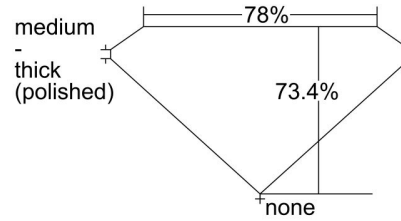

GIA NATURAL DIAMOND GRADING REPORT

July 14, 2022
GIA Report Number 6435756823
Shape and Cutting Style Square Modified Brilliant
Measurements 6.81 x 6.70 x 4.91 mm

GRADING RESULTS

Carat Weight 1.80 carat
Color Grade F
Clarity Grade SI2

ADDITIONAL GRADING INFORMATION

Polish Excellent
Symmetry Very Good
Fluorescence Faint
Inscription(s): GIA 6435756823

PROPORTIONS

Profile not to actual proportions

CLARITY CHARACTERISTICS

KEY TO SYMBOLS*

- Crystal △ Natural
- ~ Feather
- ∧ Indented Natural
- Pinpoint

* Red symbols denote internal characteristics (inclusions). Green or black symbols denote external characteristics (blemishes). Diagram is an approximate representation of the diamond, and symbols shown indicate type, position, and approximate size of clarity characteristics. All clarity characteristics may not be shown. Details of finish are not shown.