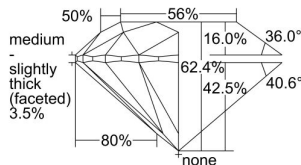

GIA®

FACSIMILE

GIA REPORT 6435772534

Verify this report at GIA.edu

GIA NATURAL DIAMOND DOSSIER®

June 21, 2022
GIA Report Number **6435772534**
Shape and Cutting Style ..... **Round Brilliant**
Measurements ..... **3.73 - 3.74 x 2.33 mm**

GRADING RESULTS

Carat Weight ..... **0.20 carat**
Color Grade ..... **E**
Clarity Grade **VS1**
Cut Grade ..... **Excellent**

ADDITIONAL GRADING INFORMATION

Polish ..... **Excellent**
Symmetry ..... **Very Good**
Fluorescence ..... **None**
Clarity Characteristics ..... **Crystal**
Inscription(s): **GIA 6435772534**

PROPORTIONS

Profile to actual proportions