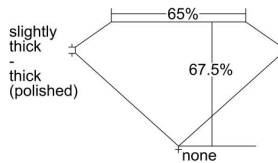

GIA®

FACSIMILE

GIA REPORT 6435822932

Verify this report at GIA.edu

GIA NATURAL DIAMOND DOSSIER®

June 30, 2022
GIA Report Number 6435822932
Shape and Cutting Style . **Cut-Cornered Square Modified Brilliant**
Measurements ..... 5.02 x 4.94 x 3.34 mm

GRADING RESULTS

Carat Weight ..... 0.76 carat
Color Grade I
Clarity Grade S11

ADDITIONAL GRADING INFORMATION

Polish ..... Excellent
Symmetry ..... Excellent
Fluorescence ..... None
Clarity Characteristics..... Cloud, Crystal
Inscription(s): GIA 6435822932

PROPORTIONS

Profile not to actual proportions

GRADING SCALES

GIA COLOR SCALE		GIA CLARITY SCALE			
COLORLESS	D	VERY VERY SLIGHTLY INCLUDED	FLAWLESS		
	E		INTERNALLY FLAWLESS		
	F		VVS₁		
	NEAR COLORLESS	G	VERY SLIGHTLY INCLUDED	VVS₂	
		H		VS₁	
		FAINT	I	SLIGHTLY INCLUDED	VS₂
			J		S1₁
	LIGHT	K	INCLUDED	S1₂	
		L		I₁	
		M		I₂	
N		NOT GRADED	I₃		
O					
P					
Q					
R					
S					
T					
U					
V					
W					
X					
Y					
Z