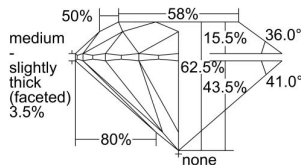

GIA®

FACSIMILE

GIA REPORT 6435833947

Verify this report at GIA.edu

GIA NATURAL DIAMOND DOSSIER®

June 27, 2022
GIA Report Number **6435833947**
Shape and Cutting Style ..... **Round Brilliant**
Measurements ..... **4.13 - 4.16 x 2.59 mm**

GRADING RESULTS

Carat Weight ..... **0.27 carat**
Color Grade ..... **F**
Clarity Grade **VS1**
Cut Grade ..... **Excellent**

ADDITIONAL GRADING INFORMATION

Polish ..... **Excellent**
Symmetry ..... **Excellent**
Fluorescence ..... **None**
Clarity Characteristics..... **Crystal, Needle, Cloud, Pinpoint**
Inspection(s): **GIA 6435833947**

PROPORTIONS

Profile to actual proportions