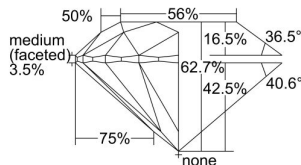

GIA®

FACSIMILE

GIA REPORT 6435843990

Verify this report at GIA.edu

GIA NATURAL DIAMOND DOSSIER®

June 27, 2022
GIA Report Number **6435843990**
Shape and Cutting Style ..... **Round Brilliant**
Measurements ..... **4.88 - 4.90 x 3.06 mm**

GRADING RESULTS

Carat Weight ..... **0.45 carat**
Color Grade ..... **G**
Clarity Grade **VS1**
Cut Grade ..... **Excellent**

ADDITIONAL GRADING INFORMATION

Polish ..... **Excellent**
Symmetry ..... **Excellent**
Fluorescence ..... **None**
Clarity Characteristics..... **Crystal, Cloud**
Inscription(s): **GIA 6435843990**

PROPORTIONS

Profile to actual proportions

GRADING SCALES

GIA COLOR SCALE	GIA CLARITY SCALE	GIA CUT SCALE	
D	FLAWLESS	EXCELLENT	
E	INTERNALLY FLAWLESS		
F		VVS₁	VERY GOOD
G	VVS₂		
H	VS₁	GOOD	
I	VS₂		
J	SI₁	FAIR	
K	SI₂		
L	I₁	POOR	
M	I₂		
N	I₃		
O			
P			
Q			
R			
S			
T			
U			
V			
W			
X			
Y			
Z