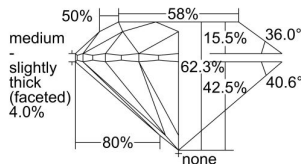

GIA®

FACSIMILE

GIA REPORT 6435864900

Verify this report at GIA.edu

GIA NATURAL DIAMOND DOSSIER®

June 29, 2022
GIA Report Number **6435864900**
Shape and Cutting Style ..... **Round Brilliant**
Measurements ..... **5.35 - 5.38 x 3.34 mm**

GRADING RESULTS

Carat Weight ..... **0.60 carat**
Color Grade ..... **J**
Clarity Grade **VS1**
Cut Grade ..... **Excellent**

ADDITIONAL GRADING INFORMATION

Polish ..... **Excellent**
Symmetry ..... **Excellent**
Fluorescence ..... **Faint**
Clarity Characteristics..... **Crystal, Needle, Pinpoint**
Inscription(s): **GIA 6435864900**

PROPORTIONS

Profile to actual proportions

GRADING SCALES

GIA COLOR SCALE	GIA CLARITY SCALE	GIA CUT SCALE	
D	FLAWLESS	EXCELLENT	
E	INTERNALLY FLAWLESS		
F		VVS₁	VERY GOOD
G	VVS₂		
H	VS₁	GOOD	
I	VS₂		
J	SI₁	FAIR	
K	SI₂		
L	I₁	POOR	
M	I₂		
N	I₃		
O			
P			
Q			
R			
S			
T			
U			
V			
W			
X			
Y			
Z