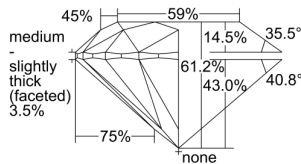

GIA®

FACSIMILE

GIA REPORT 6435873971

Verify this report at GIA.edu

GIA NATURAL DIAMOND DOSSIER®

July 08, 2022
GIA Report Number **6435873971**
Shape and Cutting Style ..... **Round Brilliant**
Measurements ..... **5.93 - 5.97 x 3.64 mm**

GRADING RESULTS

Carat Weight ..... **0.80 carat**
Color Grade ..... **E**
Clarity Grade **VVS2**
Cut Grade ..... **Excellent**

ADDITIONAL GRADING INFORMATION

Polish ..... **Excellent**
Symmetry ..... **Excellent**
Fluorescence ..... **None**
Clarity Characteristics..... **Needle, Pinpoint**
Inscription(s): **GIA 6435873971**

PROPORTIONS

Profile to actual proportions

GRADING SCALES

GIA COLOR SCALE

COLORLESS	D
	E
	F
	G
	H
	I
	J
NEAR COLORLESS	K
	L
Faint	M
	N
	O
	P
Very Light	Q
	R
	S
	T
	U
	V
Light	W
	X
	Y
	Z

GIA CLARITY SCALE

FLAWLESS	VERY VERY SLIGHTLY INCLUDED	VVS₁	VVS₂		
				VS₁	VS₂
INTERNALLY FLAWLESS	SLIGHTLY INCLUDED	SI₁	SI₂		
		I₁	I₂	I₃	

GIA CUT SCALE

EXCELLENT
VERY GOOD
GOOD
FAIR
POOR