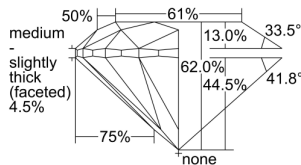

GIA®

FACSIMILE

GIA REPORT 6435891573

Verify this report at GIA.edu

GIA NATURAL DIAMOND DOSSIER®

July 05, 2022
GIA Report Number **6435891573**
Shape and Cutting Style ..... **Round Brilliant**
Measurements ..... **5.04 - 5.08 x 3.14 mm**

GRADING RESULTS

Carat Weight ..... **0.50 carat**
Color Grade ..... **G**
Clarity Grade **S11**
Cut Grade ..... **Excellent**

ADDITIONAL GRADING INFORMATION

Polish ..... **Excellent**
Symmetry ..... **Excellent**
Fluorescence ..... **Strong Blue**
Clarity Characteristics ..... **Crystal, Cloud**
Inscription(s): **GIA 6435891573**

PROPORTIONS

Profile to actual proportions

GRADING SCALES

GIA COLOR SCALE	GIA CLARITY SCALE	GIA CUT SCALE	
D	FLAWLESS	EXCELLENT	
E	INTERNALLY FLAWLESS		
F		VVS₁	VERY GOOD
G	VVS₂		
H	VS₁	GOOD	
I	VS₂		
J	S1₁	FAIR	
K	S1₂		
L	I₁	POOR	
M	I₂		
N	I₃		
O			
P			
Q			
R			
S			
T			
U			
V			
W			
X			
Y			
Z