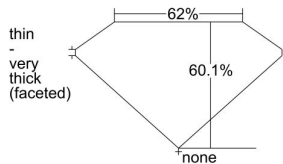

GIA®

FACSIMILE

GIA REPORT 6435892266

Verify this report at gia.edu

GIA NATURAL DIAMOND DOSSIER®

July 01, 2022
GIA Report Number **6435892266**
Shape and Cutting Style ..... **Heart Brilliant**
Measurements ..... **5.22 x 6.15 x 3.70 mm**

GRADING RESULTS

Carat Weight ..... **0.72 carat**
Color Grade ..... **H**
Clarity Grade **VS2**

ADDITIONAL GRADING INFORMATION

Polish ..... **Excellent**
Symmetry ..... **Very Good**
Fluorescence ..... **None**
Clarity Characteristics..... **Feather, Crystal, Indented Natural**
Inscription(s): **GIA 6435892266**

PROPORTIONS

Profile not to actual proportions

GRADING SCALES

GIA COLOR SCALE		GIA CLARITY SCALE			
COLORLESS	D	VERY VERY SLIGHTLY INCLUDED	FLAWLESS		
	E		INTERNALLY FLAWLESS		
	F	VERY SLIGHTLY INCLUDED	VS₁		
	G		VS₂		
	H		VS₁		
	NEAR COLORLESS	I	SLIGHTLY INCLUDED	VS₂	
		J		SI₁	
		FAINT	K	INCLUDED	SI₂
			L		I₁
			M		I₂
VERT LIGHT	N	LIGHT	I₃		
	O				
	P				
	Q				
	R