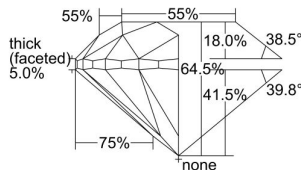

GIA®

FACSIMILE

GIA REPORT 6435921636

Verify this report at GIA.edu

GIA NATURAL DIAMOND DOSSIER®

July 15, 2022
GIA Report Number **6435921636**
Shape and Cutting Style ..... **Round Brilliant**
Measurements ..... **5.00 - 5.01 x 3.23 mm**

GRADING RESULTS

Carat Weight ..... **0.52 carat**
Color Grade ..... **H**
Clarity Grade **S11**
Cut Grade ..... **Very Good**

ADDITIONAL GRADING INFORMATION

Polish ..... **Excellent**
Symmetry ..... **Excellent**
Fluorescence ..... **Strong Blue**
Clarity Characteristics..... **Crystal, Cloud**
Inscription(s): **GIA 6435921636**

PROPORTIONS

Profile to actual proportions

GRADING SCALES

GIA COLOR SCALE	GIA CLARITY SCALE	GIA CUT SCALE	
D	FLAWLESS	EXCELLENT	
E	INTERNALLY FLAWLESS		
F		VVS₁	VERY GOOD
G	VVS₂		
H	VS₁	GOOD	
I	VS₂		
J	S1₁	FAIR	
K	S1₂		
L	I₁	POOR	
M	I₂		
N	I₃		
O			
P			
Q			
R			
S			
T			
U			
V			
W			
X			
Y			
Z