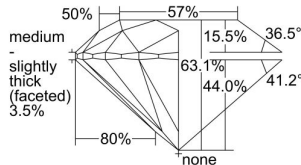

GIA®

FACSIMILE

GIA REPORT 6435922144

Verify this report at GIA.edu

GIA NATURAL DIAMOND DOSSIER®

July 04, 2022
GIA Report Number **6435922144**
Shape and Cutting Style ..... **Round Brilliant**
Measurements ..... **5.03 - 5.07 x 3.18 mm**

GRADING RESULTS

Carat Weight ..... **0.50 carat**
Color Grade ..... **F**
Clarity Grade **VS2**
Cut Grade ..... **Excellent**

ADDITIONAL GRADING INFORMATION

Polish ..... **Excellent**
Symmetry ..... **Excellent**
Fluorescence ..... **None**
Clarity Characteristics..... **Cloud, Crystal, Feather**
Inscription(s): **GIA 6435922144**

PROPORTIONS

Profile to actual proportions