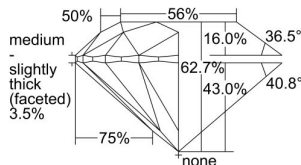

GIA®

FACSIMILE

GIA REPORT 6435965328

Verify this report at GIA.edu

GIA NATURAL DIAMOND DOSSIER®

July 21, 2022
GIA Report Number **6435965328**
Shape and Cutting Style ..... **Round Brilliant**
Measurements ..... **4.89 - 4.91 x 3.07 mm**

GRADING RESULTS

Carat Weight ..... **0.45 carat**
Color Grade ..... **H**
Clarity Grade **VVS1**
Cut Grade ..... **Excellent**

ADDITIONAL GRADING INFORMATION

Polish ..... **Excellent**
Symmetry ..... **Excellent**
Fluorescence ..... **None**
Clarity Characteristics..... **Pinpoint, Feather, Cavity**
Inscription(s): **GIA 6435965328**

PROPORTIONS

Profile to actual proportions

GRADING SCALES

GIA COLOR SCALE	GIA CLARITY SCALE	GIA CUT SCALE
D	FLAWLESS	EXCELLENT
E	INTERNALLY FLAWLESS	
F	VVS₁	VERY GOOD
G		
H	VVS₂	GOOD
I	VS₁	
J	VS₂	FAIR
K	SI₁	
L	SI₂	POOR
M	I₁	
N	I₂	
O	I₃	
P		
Q		
R		
S		
T		
U		
V		
W		
X		
Y		
Z