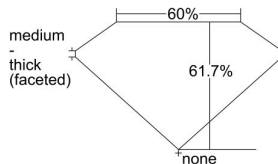

GIA®

FACSIMILE

GIA REPORT 6435971687

Verify this report at GIA.edu

GIA NATURAL DIAMOND DOSSIER®

July 11, 2022
GIA Report Number **6435971687**
Shape and Cutting Style ..... **Pear Brilliant**
Measurements ..... **5.84 x 3.89 x 2.40 mm**

GRADING RESULTS

Carat Weight ..... **0.32 carat**
Color Grade ..... **F**
Clarity Grade **VVS2**

ADDITIONAL GRADING INFORMATION

Polish ..... **Excellent**
Symmetry ..... **Very Good**
Fluorescence ..... **None**
Clarity Characteristics....**Cavity, Pinpoint, Cloud, Indented Natural**
Inscription(s): **GIA 6435971687**

PROPORTIONS

Profile not to actual proportions

GRADING SCALES

GIA COLOR SCALE		GIA CLARITY SCALE			
COLORLESS	D	VERY VERY SLIGHTLY INCLUDED	FLAWLESS		
	E		INTERNALLY FLAWLESS		
	F	VERY SLIGHTLY INCLUDED	VVS₁		
	G		VVS₂		
	H		VS₁		
	NEAR COLORLESS	I	SLIGHTLY INCLUDED	VS₂	
		J		SI₁	
		FAINT	K	INCLUDED	SI₂
			L		I₁
			M		I₂
VERT LIGHT	N	LIGHT	I₃		
	O				
	P				
	Q				
	R