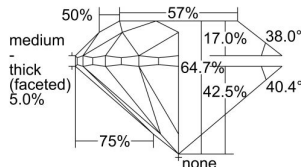

GIA®

FACSIMILE

GIA REPORT 6435984823

Verify this report at GIA.edu

GIA NATURAL DIAMOND DOSSIER®

July 12, 2022
GIA Report Number **6435984823**
Shape and Cutting Style ..... **Round Brilliant**
Measurements ..... **5.98 - 6.04 x 3.89 mm**

GRADING RESULTS

Carat Weight ..... **0.90 carat**
Color Grade ..... **I**
Clarity Grade **VS2**
Cut Grade ..... **Very Good**

ADDITIONAL GRADING INFORMATION

Polish ..... **Excellent**
Symmetry ..... **Very Good**
Fluorescence ..... **Strong Blue**
Clarity Characteristics..... **Crystal, Indented Natural**
Inscription(s): **GIA 6435984823**

PROPORTIONS

Profile to actual proportions

GRADING SCALES

GIA COLOR SCALE	GIA CLARITY SCALE	GIA CUT SCALE	
D	FLAWLESS	EXCELLENT	
E	INTERNALLY FLAWLESS		
F		VVS₁	VERY GOOD
G	VVS₂		
H	VS₁	GOOD	
I	VS₂		
J	SI₁	FAIR	
K	SI₂		
L	I₁	POOR	
M	I₂		
N	I₃		
O			
P			
Q			
R			
S			
T			
U			
V			
W			
X			
Y			
Z