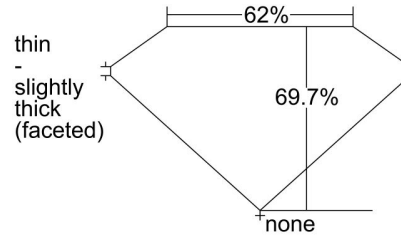

GIA NATURAL DIAMOND GRADING REPORT

July 25, 2022  
 GIA Report Number ..... 6435985524  
 Shape and Cutting Style ..... Cushion Modified Brilliant  
 Measurements ..... 6.79 x 6.48 x 4.52 mm

GRADING RESULTS

Carat Weight ..... 1.51 carat  
 Color Grade ..... I  
 Clarity Grade ..... SI1

ADDITIONAL GRADING INFORMATION

Polish ..... Excellent  
 Symmetry ..... Excellent  
 Fluorescence ..... None  
 Inscription(s): GIA 6435985524  
 Comments: Pinpoints are not shown.

PROPORTIONS

Profile not to actual proportions

CLARITY CHARACTERISTICS

KEY TO SYMBOLS\*

- Crystal
- ☉ Cloud
- ~ Feather

\* Red symbols denote internal characteristics (inclusions). Green or black symbols denote external characteristics (blemishes). Diagram is an approximate representation of the diamond, and symbols shown indicate type, position, and approximate size of clarity characteristics. All clarity characteristics may not be shown. Details of finish are not shown.