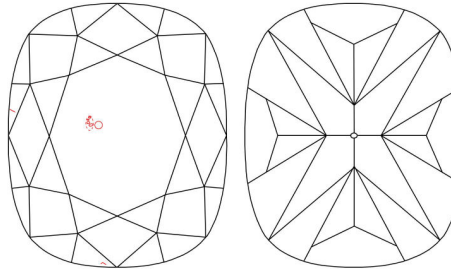

GIA NATURAL DIAMOND GRADING REPORT

July 25, 2022  
 GIA Report Number ..... 6435985524  
 Shape and Cutting Style ..... Cushion Modified Brilliant  
 Measurements ..... 6.79 x 6.48 x 4.52 mm

GRADING RESULTS

Carat Weight ..... 1.51 carat  
 Color Grade ..... I  
 Clarity Grade ..... SI1

ADDITIONAL GRADING INFORMATION

Polish ..... Excellent  
 Symmetry ..... Excellent  
 Fluorescence ..... None  
 Inscription(s): GIA 6435985524  
 Comments: Pinpoints are not shown.

PROPORTIONS

Profile not to actual proportions

CLARITY CHARACTERISTICS

KEY TO SYMBOLS\*

- Crystal
- ☉ Cloud
- ~ Feather

\* Red symbols denote internal characteristics (inclusions). Green or black symbols denote external characteristics (blemishes). Diagram is an approximate representation of the diamond, and symbols shown indicate type, position, and approximate size of clarity characteristics. All clarity characteristics may not be shown. Details of finish are not shown.