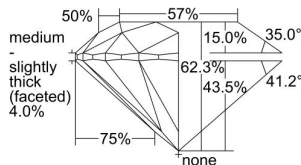

GIA®

FACSIMILE

GIA REPORT 6435985862

Verify this report at GIA.edu

GIA NATURAL DIAMOND DOSSIER®

July 11, 2022
GIA Report Number **6435985862**
Shape and Cutting Style ..... **Round Brilliant**
Measurements ..... **4.00 - 4.03 x 2.50 mm**

GRADING RESULTS

Carat Weight ..... **0.25 carat**
Color Grade ..... **F**
Clarity Grade **S12**
Cut Grade ..... **Excellent**

ADDITIONAL GRADING INFORMATION

Polish ..... **Excellent**
Symmetry ..... **Excellent**
Fluorescence ..... **Medium Blue**
Clarity Characteristics ..... **Crystal**
Inscription(s): **GIA 6435985862**

PROPORTIONS

Profile to actual proportions

GRADING SCALES

GIA COLOR SCALE	GIA CLARITY SCALE	GIA CUT SCALE	
D	FLAWLESS	EXCELLENT	
E	INTERNALLY FLAWLESS		
F		VVS₁	VERY GOOD
G	VVS₂		
H	VS₁	GOOD	
I	VS₂		
J	S1₁	FAIR	
K	S1₂		
L	I₁	POOR	
M	I₂		
N	I₃		
O			
P			
Q			
R			
S			
T			
U			
V			
W			
X			
Y			
Z