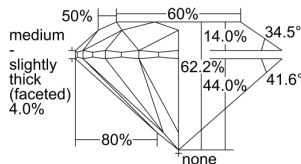

GIA®

FACSIMILE

GIA REPORT 6435993672

Verify this report at GIA.edu

GIA NATURAL DIAMOND DOSSIER®

July 11, 2022
GIA Report Number **6435993672**
Shape and Cutting Style ..... **Round Brilliant**
Measurements ..... **5.05 - 5.08 x 3.15 mm**

GRADING RESULTS

Carat Weight ..... **0.50 carat**
Color Grade ..... **F**
Clarity Grade **S11**
Cut Grade ..... **Excellent**

ADDITIONAL GRADING INFORMATION

Polish ..... **Excellent**
Symmetry ..... **Very Good**
Fluorescence ..... **None**
Clarity Characteristics..... **Crystal, Cloud, Feather**
Inscription(s): **GIA 6435993672**

PROPORTIONS

Profile to actual proportions

GRADING SCALES

GIA COLOR SCALE	GIA CLARITY SCALE	GIA CUT SCALE	
D	FLAWLESS	EXCELLENT	
E	INTERNALLY FLAWLESS		
F		VVS₁	VERY GOOD
G	VVS₂		
H	VS₁	GOOD	
I	VS₂		
J	S1₁	FAIR	
K	S1₂		
L	I₁	POOR	
M	I₂		
N	I₃		
O			
P			
Q			
R			
S			
T			
U			
V			
W			
X			
Y			
Z