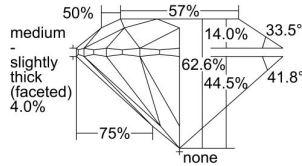

GIA®

FACSIMILE

GIA REPORT 6441010013

Verify this report at GIA.edu

GIA NATURAL DIAMOND DOSSIER®

July 14, 2022
GIA Report Number **6441010013**
Shape and Cutting Style ..... **Round Brilliant**
Measurements ..... **3.91 - 3.93 x 2.45 mm**

GRADING RESULTS

Carat Weight ..... **0.23 carat**
Color Grade ..... **D**
Clarity Grade **VS2**
Cut Grade ..... **Excellent**

ADDITIONAL GRADING INFORMATION

Polish ..... **Excellent**
Symmetry ..... **Excellent**
Fluorescence ..... **None**
Clarity Characteristics..... **Crystal, Cloud, Feather**
Inscription(s): **GIA 6441010013**

PROPORTIONS

Profile to actual proportions

GRADING SCALES

GIA COLOR SCALE

COLORED	D
	E
	F
	G
	H
	I
	J
NEAR COLORLESS	K
	L
	M
	N
	O
	P
	R
	S
	T
	U
	V
	W
	X
	Y
	Z

GIA CLARITY SCALE

GIA CUT SCALE