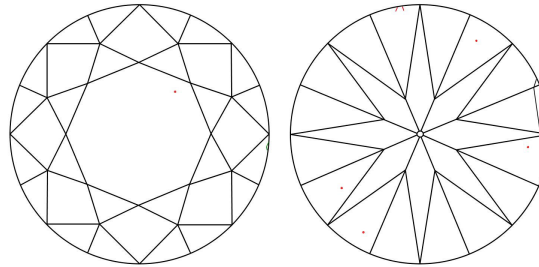

GIA NATURAL DIAMOND GRADING REPORT

 July 15, 2022
 GIA Report Number **6441037046**
 Shape and Cutting Style **Round Brilliant**
 Measurements **7.06 - 7.13 x 4.50 mm**
GRADING RESULTS

 Carat Weight **1.40 carat**
 Color Grade **J**
 Clarity Grade **VVS1**
 Cut Grade **Excellent**
ADDITIONAL GRADING INFORMATION

 Polish **Excellent**
 Symmetry **Very Good**
 Fluorescence **None**

 Inscription(s): **GIA 6441037046**
Comments: Clouds are not shown. Additional pinpoints are not shown.

PROPORTIONS

Profile to actual proportions

CLARITY CHARACTERISTICS

KEY TO SYMBOLS*

- Pinpoint
- ~ Feather
- ^ Natural
- ^ Extra Facet

* Red symbols denote internal characteristics (inclusions). Green or black symbols denote external characteristics (blemishes). Diagram is an approximate representation of the diamond, and symbols shown indicate type, position, and approximate size of clarity characteristics. All clarity characteristics may not be shown. Details of finish are not shown.