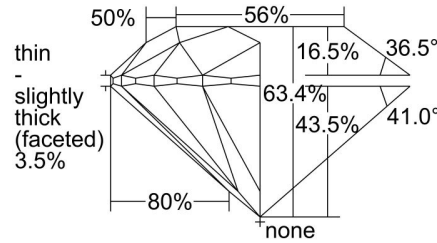

GIA NATURAL DIAMOND GRADING REPORT

 July 15, 2022
 GIA Report Number **6441037046**
 Shape and Cutting Style **Round Brilliant**
 Measurements **7.06 - 7.13 x 4.50 mm**
GRADING RESULTS

 Carat Weight **1.40 carat**
 Color Grade **J**
 Clarity Grade **VVS1**
 Cut Grade **Excellent**
ADDITIONAL GRADING INFORMATION

 Polish **Excellent**
 Symmetry **Very Good**
 Fluorescence **None**

 Inscription(s): **GIA 6441037046**
Comments: Clouds are not shown. Additional pinpoints are not shown.

PROPORTIONS

Profile to actual proportions

CLARITY CHARACTERISTICS

KEY TO SYMBOLS*

- Pinpoint
- ~ Feather
- ^ Natural
- ^ Extra Facet

* Red symbols denote internal characteristics (inclusions). Green or black symbols denote external characteristics (blemishes). Diagram is an approximate representation of the diamond, and symbols shown indicate type, position, and approximate size of clarity characteristics. All clarity characteristics may not be shown. Details of finish are not shown.