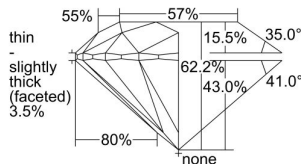

GIA®

FACSIMILE

GIA REPORT 6441038491

Verify this report at GIA.edu

GIA NATURAL DIAMOND DOSSIER®

July 15, 2022
GIA Report Number **6441038491**
Shape and Cutting Style ..... **Round Brilliant**
Measurements ..... **5.73 - 5.77 x 3.58 mm**

GRADING RESULTS

Carat Weight ..... **0.72 carat**
Color Grade ..... **D**
Clarity Grade **VS1**
Cut Grade ..... **Excellent**

ADDITIONAL GRADING INFORMATION

Polish ..... **Excellent**
Symmetry ..... **Excellent**
Fluorescence ..... **Medium Blue**
Clarity Characteristics ..... **Crystal**
Inscription(s): **GIA 6441038491**

PROPORTIONS

Profile to actual proportions