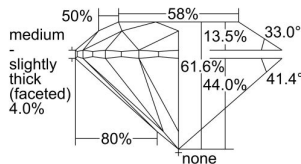

GIA®

FACSIMILE

GIA REPORT

6441041443

Verify this report at GIA.edu

GIA NATURAL DIAMOND DOSSIER®

July 14, 2022
GIA Report Number 6441041443
Shape and Cutting Style ..... Round Brilliant
Measurements ..... 4.73 - 4.75 x 2.92 mm

GRADING RESULTS

Carat Weight ..... 0.40 carat
Color Grade L
Clarity Grade VS1
Cut Grade ..... Excellent

ADDITIONAL GRADING INFORMATION

Polish ..... Excellent
Symmetry ..... Excellent
Fluorescence ..... None
Clarity Characteristics..... Crystal, Feather, Pinpoint
Inscription(s): GIA 6441041443

PROPORTIONS

Profile to actual proportions

GRADING SCALES

GIA COLOR SCALE	GIA CLARITY SCALE	GIA CUT SCALE	
D	FLAWLESS	EXCELLENT	
E	INTERNALLY FLAWLESS		
F		VVS₁	VERY GOOD
G	VVS₂		
H	VS₁	GOOD	
I	VS₂		
J	SI₁	FAIR	
K	SI₂		
L	I₁	POOR	
M	I₂		
N	I₃		
O			
P			
Q			
R			
S			
T			
U			
V			
W			
X			
Y			
Z