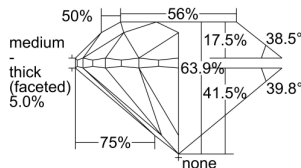

GIA®

FACSIMILE

GIA REPORT 6441043259

Verify this report at GIA.edu

GIA NATURAL DIAMOND DOSSIER®

July 14, 2022
GIA Report Number **6441043259**
Shape and Cutting Style ..... **Round Brilliant**
Measurements ..... **5.52 - 5.57 x 3.54 mm**

GRADING RESULTS

Carat Weight ..... **0.70 carat**
Color Grade ..... **E**
Clarity Grade **VVS2**
Cut Grade ..... **Very Good**

ADDITIONAL GRADING INFORMATION

Polish ..... **Excellent**
Symmetry ..... **Very Good**
Fluorescence ..... **None**
Clarity Characteristics..... **Cloud, Pinpoint, Indented Natural**
Inscription(s): **GIA 6441043259**

PROPORTIONS

Profile to actual proportions

GRADING SCALES

GIA COLOR SCALE	GIA CLARITY SCALE	GIA CUT SCALE
COLOURLESS	FLAWLESS	EXCELLENT
E	INTERNALLY FLAWLESS	
F	VVS₁	VERY GOOD
G		
H	VVS₂	GOOD
I	VS₁	
J	VS₂	FAIR
K	SI₁	
L	SI₂	POOR
M	I₁	
N	I₂	
O	I₃	
P		
Q		
R		
S		
T		
U		
V		
W		
X		
Y		
Z