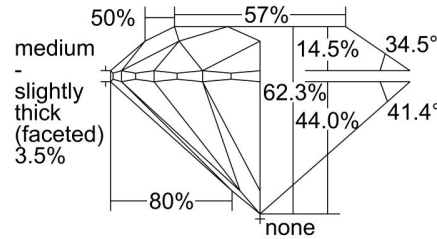

GIA NATURAL DIAMOND GRADING REPORT

July 21, 2022
 GIA Report Number 6441107624
 Shape and Cutting Style Round Brilliant
 Measurements 7.62 - 7.65 x 4.76 mm

GRADING RESULTS

Carat Weight 1.71 carat
 Color Grade I
 Clarity Grade SI1
 Cut Grade Excellent

ADDITIONAL GRADING INFORMATION

Polish Excellent
 Symmetry Excellent
 Fluorescence Medium Blue
 Inscription(s): GIA 6441107624

PROPORTIONS

Profile to actual proportions

CLARITY CHARACTERISTICS

KEY TO SYMBOLS*

-  Feather
-  Indented Natural
-  Needle
-  Pinpoint

* Red symbols denote internal characteristics (inclusions). Green or black symbols denote external characteristics (blemishes). Diagram is an approximate representation of the diamond, and symbols shown indicate type, position, and approximate size of clarity characteristics. All clarity characteristics may not be shown. Details of finish are not shown.