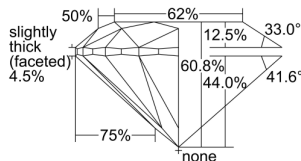

GIA®

FACSIMILE

GIA REPORT 6441109228

Verify this report at GIA.edu

GIA NATURAL DIAMOND DOSSIER®

August 09, 2022
GIA Report Number 6441109228
Shape and Cutting Style ..... Round Brilliant
Measurements ..... 5.70 - 5.73 x 3.48 mm

GRADING RESULTS

Carat Weight ..... 0.70 carat
Color Grade ..... H
Clarity Grade VS1
Cut Grade ..... Excellent

ADDITIONAL GRADING INFORMATION

Polish ..... Excellent
Symmetry ..... Excellent
Fluorescence ..... Faint
Clarity Characteristics ..... Feather, Needle, Pinpoint
Inscription(s): GIA 6441109228

PROPORTIONS

Profile to actual proportions

GRADING SCALES

GIA COLOR SCALE	GIA CLARITY SCALE	GIA CUT SCALE	
D	FLAWLESS	EXCELLENT	
E	INTERNALLY FLAWLESS		
F		VVS₁	VERY GOOD
G	VVS₂		
H	VS₁	GOOD	
I	VS₂		
J	SI₁	FAIR	
K	SI₂		
L	I₁	POOR	
M	I₂		
N	I₃		
O			
P			
Q			
R			
S			
T			
U			
V			
W			
X			
Y			
Z