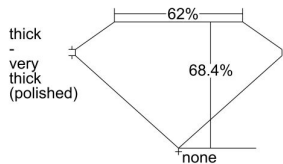

GIA®

FACSIMILE

GIA REPORT 6441114506

Verify this report at GIA.edu

GIA NATURAL DIAMOND DOSSIER®

July 25, 2022
GIA Report Number 6441114506
Shape and Cutting Style ..... Emerald Cut
Measurements ..... 5.98 x 4.40 x 3.01 mm

GRADING RESULTS

Carat Weight ..... 0.77 carat
Color Grade ..... F
Clarity Grade VS1

ADDITIONAL GRADING INFORMATION

Polish ..... Very Good
Symmetry ..... Very Good
Fluorescence ..... None
Clarity Characteristics ..... Crystal, Cloud, Needle
Inscription(s): GIA 6441114506

PROPORTIONS

Profile not to actual proportions

GRADING SCALES

GIA COLOR SCALE		GIA CLARITY SCALE			
COLORLESS	D	VERY VERY SLIGHTLY INCLUDED	FLAWLESS		
	E		INTERNALLY FLAWLESS		
	F	VERY SLIGHTLY INCLUDED	VS₁		
	G		VS₂		
	H		VS₁		
	NEAR COLORLESS	I	SLIGHTLY INCLUDED	VS₂	
		J		SI₁	
		FAINT	K	INCLUDED	SI₂
			L		I₁
			M		I₂
VERT LIGHT	N	LIGHT	I₃		
	O				
	P				
	Q				
	R