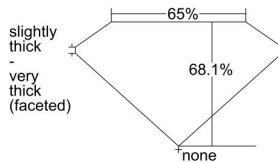

GIA®

FACSIMILE

GIA REPORT 6441144671

Verify this report at GIA.edu

GIA NATURAL DIAMOND DOSSIER®

July 27, 2022
GIA Report Number 6441144671
Shape and Cutting Style ..... Cushion Modified Brilliant
Measurements ..... 4.98 x 4.95 x 3.38 mm

GRADING RESULTS

Carat Weight ..... 0.71 carat
Color Grade I
Clarity Grade VS1

ADDITIONAL GRADING INFORMATION

Polish ..... Excellent
Symmetry ..... Excellent
Fluorescence ..... Faint
Clarity Characteristics ..... Crystal, Needle, Pinpoint
Inscription(s): GIA 6441144671

PROPORTIONS

Profile not to actual proportions

GRADING SCALES

GIA COLOR SCALE		GIA CLARITY SCALE			
COLORLESS	D	VERY VERY SLIGHTLY INCLUDED	FLAWLESS		
	E		INTERNALLY FLAWLESS		
	F		VS₁		
	NEAR COLORLESS	G	VERY SLIGHTLY INCLUDED	VS₂	
		H		VS₁	
		FAINT	I	SLIGHTLY INCLUDED	VS₂
			J		SI₁
			K		SI₂
	LIGHT	L	INCLUDED	I₁	
		M		I₂	
N		I₃			
O					
P					
Q					
R