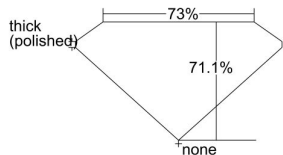

GIA®

FACSIMILE

GIA REPORT 6441163445

Verify this report at GIA.edu

GIA NATURAL DIAMOND DOSSIER®

July 30, 2022
GIA Report Number **6441163445**
Shape and Cutting Style ..... **Square Modified Brilliant**
Measurements ..... **4.99 x 4.87 x 3.46 mm**

GRADING RESULTS

Carat Weight ..... **0.70 carat**
Color Grade ..... **G**
Clarity Grade **VVS2**

ADDITIONAL GRADING INFORMATION

Polish ..... **Excellent**
Symmetry ..... **Very Good**
Fluorescence ..... **None**
Clarity Characteristics ..... **Feather**
Inscription(s): **GIA 6441163445**

PROPORTIONS

Profile not to actual proportions

GRADING SCALES

GIA COLOR SCALE		GIA CLARITY SCALE			
COLORLESS	D	VERY VERY SLIGHTLY INCLUDED	FLAWLESS		
	E		INTERNALLY FLAWLESS		
	F	VERY SLIGHTLY INCLUDED	VVS₁		
	G		VVS₂		
	H		VS₁		
	NEAR COLORLESS	I	SLIGHTLY INCLUDED	VS₂	
		J		SI₁	
		FAINT	K	INCLUDED	SI₂
			L		I₁
			M		I₂
VERT LIGHT	N	LIGHT	I₃		
	O				
	P				
	Q				
	R				
	S				
	T				
LIGHT	U				
	V				
	W				
	X				
Y					
Z