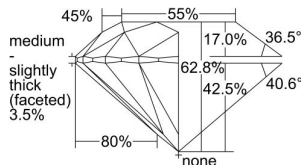

GIA®

FACSIMILE

GIA REPORT 6441174369

Verify this report at GIA.edu

GIA NATURAL DIAMOND DOSSIER®

July 27, 2022
GIA Report Number **6441174369**
Shape and Cutting Style ..... **Round Brilliant**
Measurements ..... **3.89 - 3.91 x 2.45 mm**

GRADING RESULTS

Carat Weight ..... **0.23 carat**
Color Grade ..... **E**
Clarity Grade **SI2**
Cut Grade ..... **Excellent**

ADDITIONAL GRADING INFORMATION

Polish ..... **Excellent**
Symmetry ..... **Very Good**
Fluorescence ..... **Medium Blue**
Clarity Characteristics ..... **Crystal**
Inscription(s): **GIA 6441174369**

PROPORTIONS

Profile to actual proportions