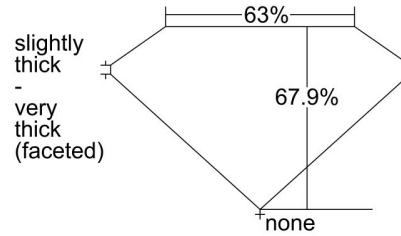

GIA NATURAL DIAMOND GRADING REPORT

August 10, 2022
 GIA Report Number 6441265558
 Shape and Cutting Style Cushion Modified Brilliant
 Measurements 7.18 x 6.31 x 4.29 mm

GRADING RESULTS

Carat Weight 1.50 carat
 Color Grade G
 Clarity Grade VS1

ADDITIONAL GRADING INFORMATION

Polish Excellent
 Symmetry Excellent
 Fluorescence None
 Inscription(s): GIA 6441265558

PROPORTIONS

Profile not to actual proportions

CLARITY CHARACTERISTICS

KEY TO SYMBOLS*

Feather

* Red symbols denote internal characteristics (inclusions). Green or black symbols denote external characteristics (blemishes). Diagram is an approximate representation of the diamond, and symbols shown indicate type, position, and approximate size of clarity characteristics. All clarity characteristics may not be shown. Details of finish are not shown.