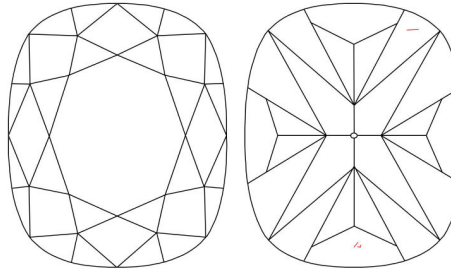

GIA NATURAL DIAMOND GRADING REPORT

August 10, 2022
 GIA Report Number 6441265558
 Shape and Cutting Style Cushion Modified Brilliant
 Measurements 7.18 x 6.31 x 4.29 mm

GRADING RESULTS

Carat Weight 1.50 carat
 Color Grade G
 Clarity Grade VS1

ADDITIONAL GRADING INFORMATION

Polish Excellent
 Symmetry Excellent
 Fluorescence None
 Inscription(s): GIA 6441265558

PROPORTIONS

Profile not to actual proportions

CLARITY CHARACTERISTICS

KEY TO SYMBOLS*

Feather

* Red symbols denote internal characteristics (inclusions). Green or black symbols denote external characteristics (blemishes). Diagram is an approximate representation of the diamond, and symbols shown indicate type, position, and approximate size of clarity characteristics. All clarity characteristics may not be shown. Details of finish are not shown.