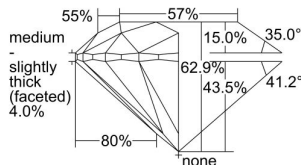

GIA®

FACSIMILE

GIA REPORT

6441266816

Verify this report at GIA.edu

GIA NATURAL DIAMOND DOSSIER®

August 04, 2022
GIA Report Number **6441266816**
Shape and Cutting Style ..... **Round Brilliant**
Measurements ..... **3.87 - 3.90 x 2.44 mm**

GRADING RESULTS

Carat Weight ..... **0.23 carat**
Color Grade ..... **I**
Clarity Grade **VS1**
Cut Grade ..... **Excellent**

ADDITIONAL GRADING INFORMATION

Polish ..... **Excellent**
Symmetry ..... **Very Good**
Fluorescence ..... **Strong Blue**
Clarity Characteristics ..... **Feather**
Inscription(s): **GIA 6441266816**

PROPORTIONS

Profile to actual proportions

GRADING SCALES

GIA COLOR SCALE

COLORESS	D
	E
	F
	G
	H
	I
	J
NEAR COLORESS	K
	L
FANIT	M
	N
	O
	P
	Q
VERY LIGHT	R
	S
	T
	U
	V
	W
	X
	Y
LIGHT	Z

GIA CLARITY SCALE

FLAWLESS	VERY VERY SLIGHTLY INCLUDED	VS₁	VS₂	VS₁	VS₂	SI₁	SI₂	I₁	I₂	I₃	
											FLAWLESS
INTERNALLY FLAWLESS	VERY SLIGHTLY INCLUDED										

GIA CUT SCALE

EXCELLENT
VERY GOOD
GOOD
FAIR
POOR