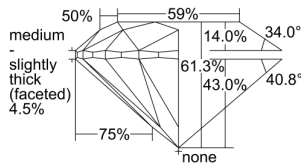

GIA®

FACSIMILE

GIA REPORT 6441318513

Verify this report at GIA.edu

GIA NATURAL DIAMOND DOSSIER®

August 09, 2022
GIA Report Number **6441318513**
Shape and Cutting Style ..... **Round Brilliant**
Measurements ..... **5.35 - 5.39 x 3.29 mm**

GRADING RESULTS

Carat Weight ..... **0.59 carat**
Color Grade ..... **E**
Clarity Grade **VS1**
Cut Grade ..... **Excellent**

ADDITIONAL GRADING INFORMATION

Polish ..... **Excellent**
Symmetry ..... **Excellent**
Fluorescence ..... **Faint**
Clarity Characteristics ..... **Feather, Pinpoint**
Inscription(s): **GIA 6441318513**

PROPORTIONS

Profile to actual proportions

GRADING SCALES

GIA COLOR SCALE	GIA CLARITY SCALE	GIA CUT SCALE	
D	FLAWLESS	EXCELLENT	
E	INTERNALLY FLAWLESS		
F		VVS₁	VERY GOOD
G	VVS₂		
H	VS₁	GOOD	
I	VS₂		
J	SI₁	FAIR	
K	SI₂		
L	I₁	POOR	
M	I₂		
N	I₃		
O			
P			
Q			
R			
S			
T			
U			
V			
W			
X			
Y			
Z